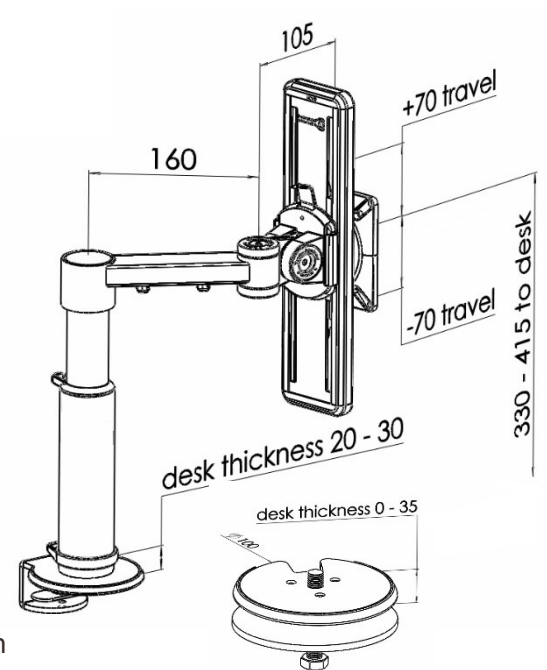

XSTREAM single beam arm with ratchet height adjustment

Product Specification

Product code	XSTREAMCOMB03B - black
Weight capacity	10kg
Max forward extension	265mm
VESA	75mm & 100mm VESA compliant
Movement	Height adjustment, tilt, swivel, rotation and reach
Height adjustment	Max height adjustment 380mm from desk top
Fixings	Supplied with baby-c and through-desk as standard

Additional Information

Single beam arm with manual height adjustment

Additional +/- 70mm available with ratchet mechanism

Lockable quick release VESA function

Compact – folds back into a space of 40mm

Silver – XSTREAMCOMB03S - RAL code 9006